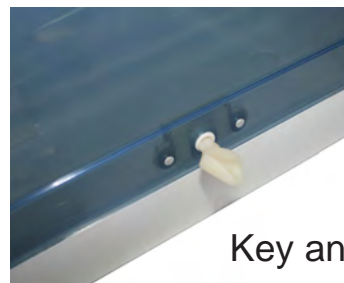

Key Lock mechanism helps reduce waste and pilferage

Key and lock